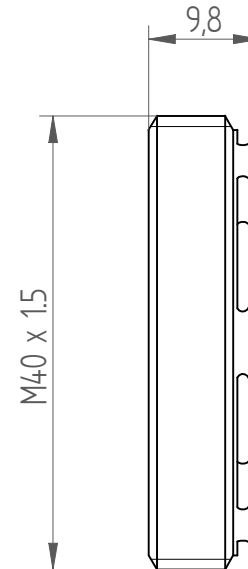

Swiss
Precision
Tools

REGO-FIX®

REGO-FIX AG
Obermattweg 60
4456 Tenniken / Switzerland

Phone +41 61 976 14 66
Fax +41 61 976 14 14
www.rego-fix.com

This is a non controlled copy. All information given herein are subject to change without notice

The information given herein has been carefully checked and is believed to be correct. REGO-FIX, however, assumes no responsibility or liability for any errors, inaccuracies or omissions that may appear in this drawing

This document is subject to copyright laws. No part of this document may be reproduced or transmitted in any form or any means, electronic or mechanic, for any purpose, without the express written permission of REGO-FIX

Type : Hi_Q_ERAX32
Part No. : 333260000
Date : 15.01.2014
Scale : 1.5:1